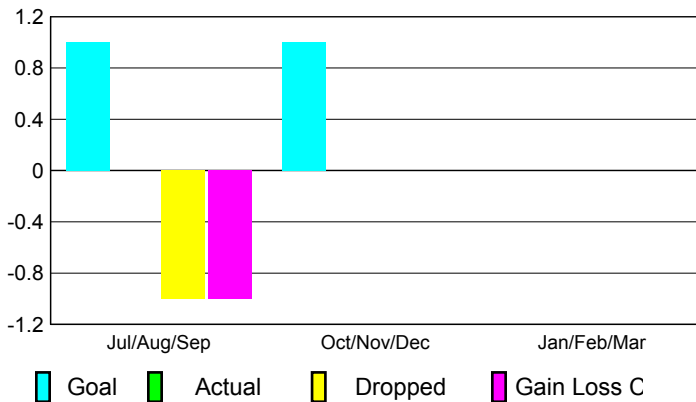

## CLUBS

**Club Results  
2009-2010**

**Clubs  
2008-2009**

Month	New Club Goal	Actual New Clubs	Actual Dropped Clubs	Gain/Loss of Clubs	Gain/Loss of Clubs
Jul/Aug/Sep	1	0	-1	-1	-1
Oct/Nov/Dec	1	0	0	0	0
Jan/Feb/Mar	0	0	0	0	-1
<b>Totals</b>	<b>2</b>	<b>0</b>	<b>-1</b>	<b>-1</b>	<b>-2</b>

### Club Results 2009-2010

Goal, New, Dropped, Gain/Loss

### Comparison of Club Gain/Loss

Current Year Compared to the Previous Year