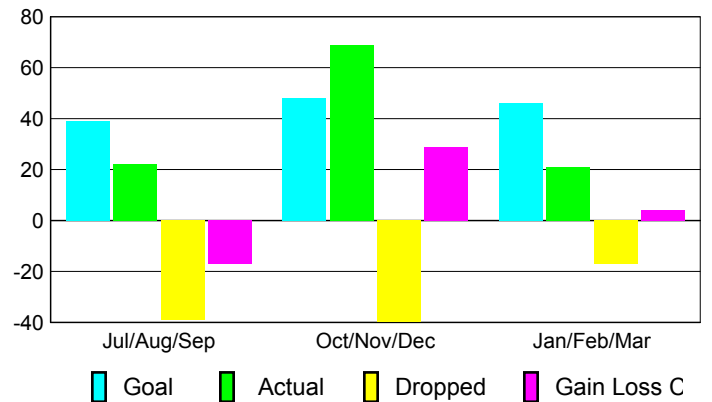

### YTD Status Quo Clubs 2009-2010

Status Quo Clubs Compared to Status Quo Members

## MEMBERSHIP

**Membership Results  
2009-2010**

**Membership  
2008-2009**

Month	Net Memb Goal	Actual New Memb	Actual Dropped Memb	Gain/Loss of Memb	Gain/Loss of Memb
Jul/Aug/Sep	39	22	-39	-17	-20
Oct/Nov/Dec	48	69	-40	29	3
Jan/Feb/Mar	46	21	-17	4	-13
<b>Totals</b>	<b>133</b>	<b>112</b>	<b>-96</b>	<b>16</b>	<b>-30</b>

### Membership Results 2009-2010

Goal, New, Dropped, Gain/Loss

### Comparison of Membership Gain/Loss

Current Year Compared to the Previous Year