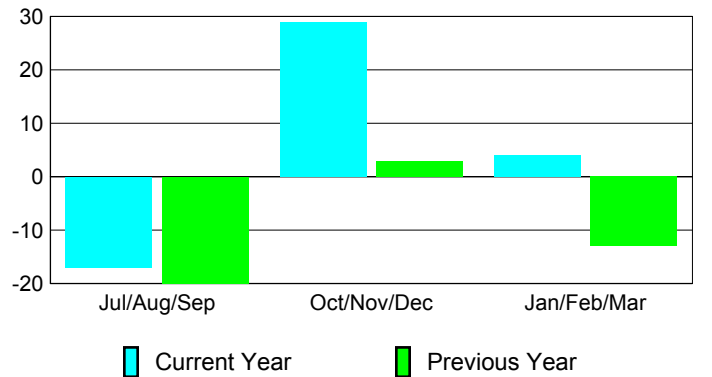

Gender Comparison 2009-2010

Jul/Aug/Sep

Oct/Nov/Dec

Jan/Feb/Mar

Male

Female